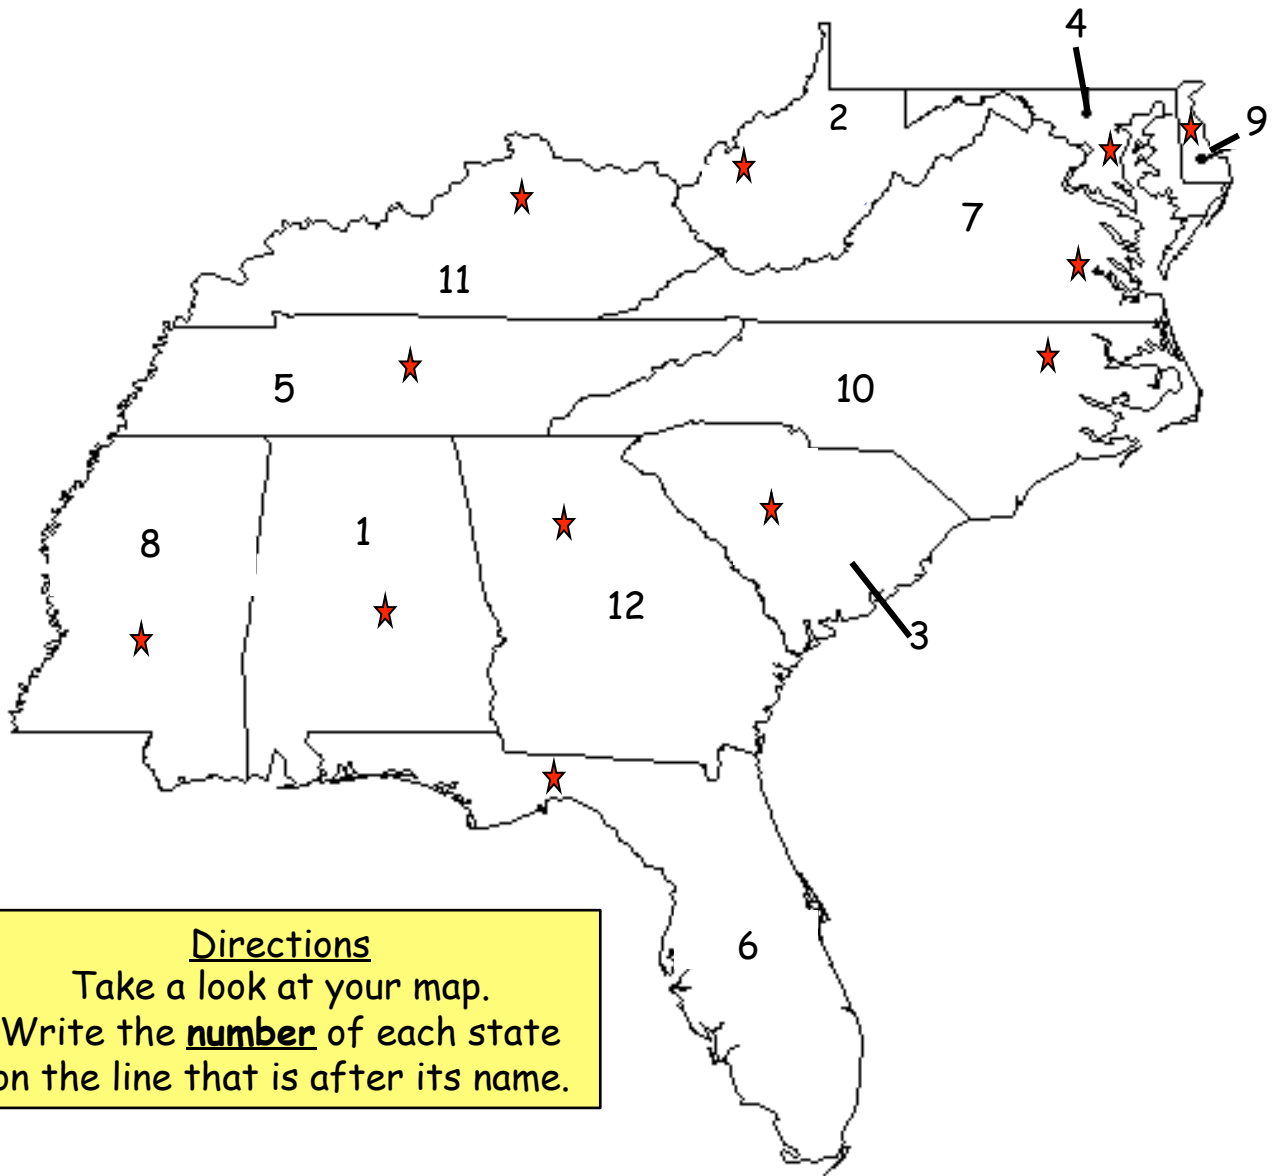

3rd Grade- Study Guide #2
The United States
Southeast Region

States' Capitals

★ = the location of the state's capital

AL (Alabama)- **Montgomery**

DE (Delaware)- **Dover**

FL (Florida)- **Tallahassee**

GA (Georgia)- **Atlanta**

KY (Kentucky)- **Frankfort**

MD (Maryland)- **Annapolis**

MS (Mississippi)- **Jackson**

NC (North Carolina)- **Raleigh**

SC (South Carolina)- **Columbia**

TN (Tennessee)- **Nashville**

VA (Virginia)- **Richmond**

WV (West Virginia)- **Charleston**

3rd Grade- Practice Test #2
The United States
Southeast Region

Directions
Take a look at your map.
Write the number of each state
on the line that is after its name.

- AL (Alabama) _____
- DE (Delaware) _____
- FL (Florida) _____
- GA (Georgia) _____
- KY (Kentucky) _____
- MD (Maryland) _____

AL (Alabama)

DE (Delaware)

FL (Florida)

GA (Georgia)

KY (Kentucky)

MD (Maryland)

MS (Mississippi)

NC (North Carolina)