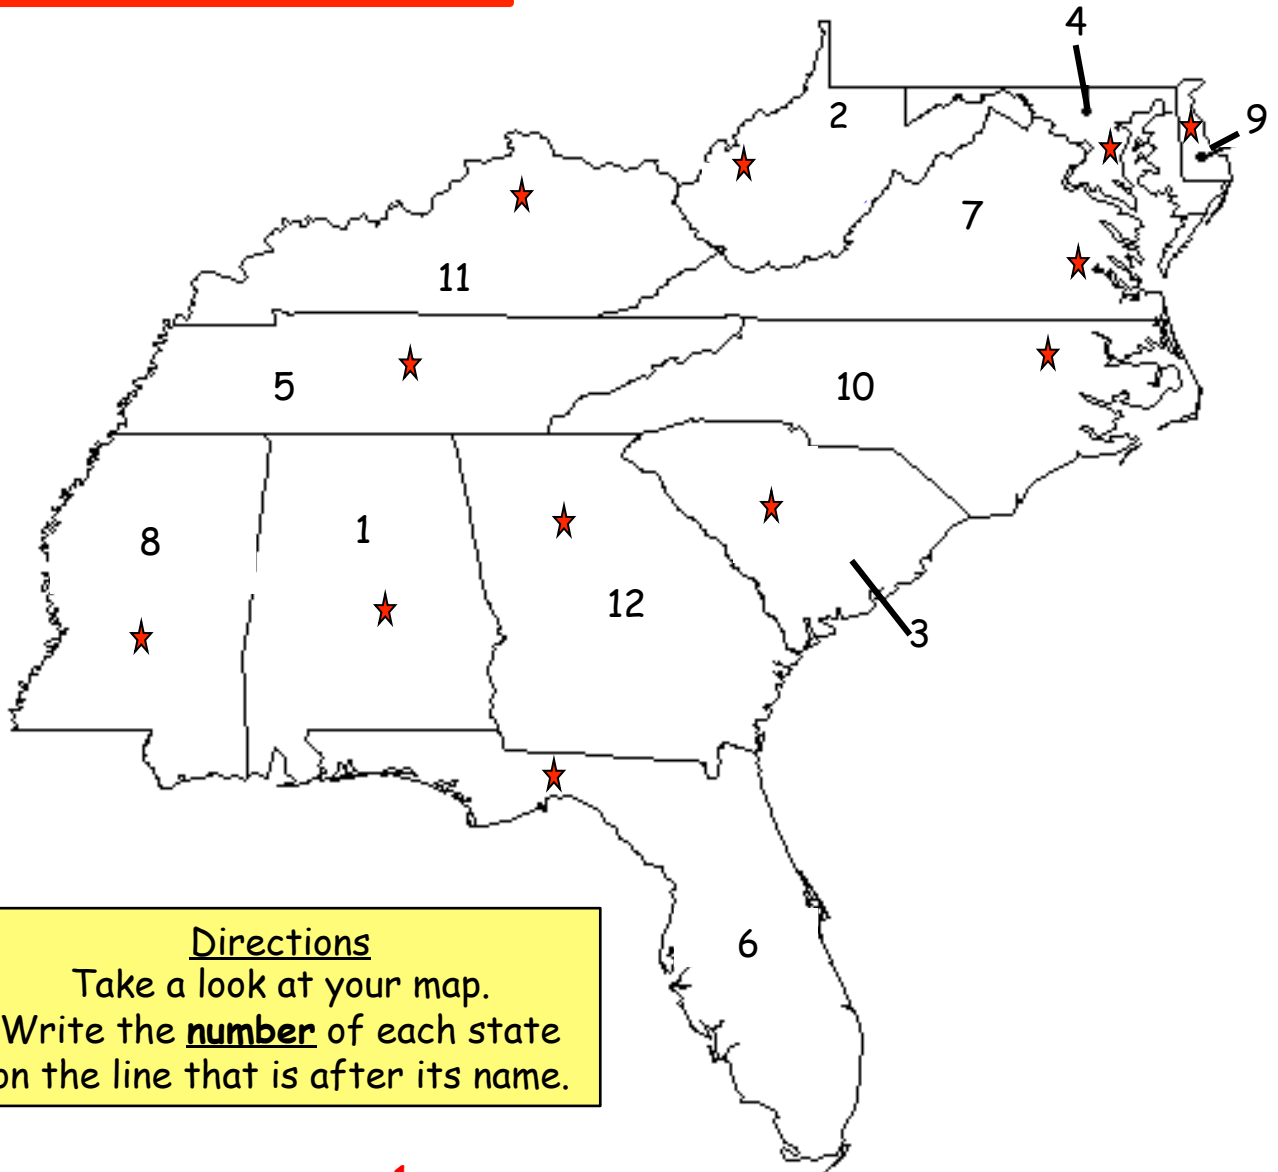

Raleigh _____

Dover _____

Richmond _____

Frankfort _____

Tallahassee _____

AL (Alabama)

DE (Delaware)

FL (Florida)

GA (Georgia)

KY (Kentucky)

MD (Maryland)

MS (Mississippi)

NC (North Carolina)

SC (South Carolina)

TN (Tennessee)

VA (Virginia)

WV (West Virginia)

3rd Grade- Practice Test #2
The United States
Southeast Region
(Answer Key)

Directions
Take a look at your map.
Write the number of each state
on the line that is after its name.

- AL (Alabama) 1
- DE (Delaware) 9
- FL (Florida) 6
- GA (Georgia) 12
- KY (Kentucky) 11
- MD (Maryland) 4

AL (Alabama)

DE (Delaware)

FL (Florida)

GA (Georgia)

KY (Kentucky)

MD (Maryland)

MS (Mississippi)

NC (North Carolina)